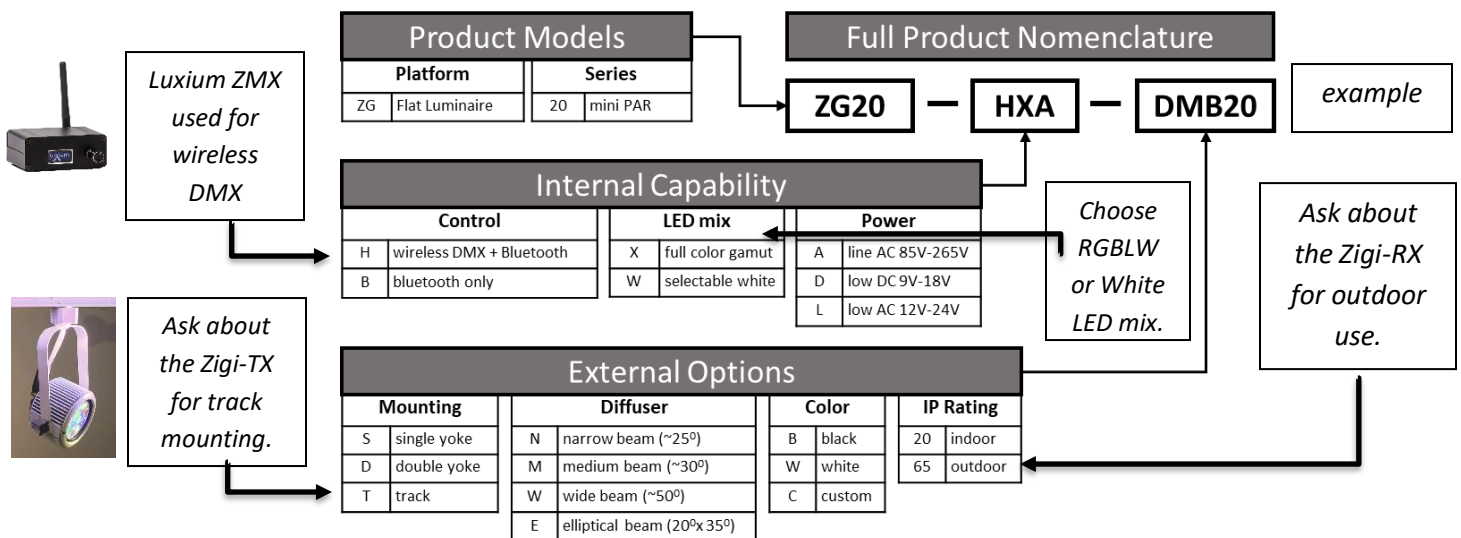

# ZIGI : Mini-PAR Color-Tunable LED Spot

\* Requires optional Luxium wireless DMX transmitter when using DMX control

## Mechanicals

Housing: Machined Aluminum  
 Front Lens: AR coated glass  
 Cooling: passive fin convection  
 Weight: 1.2 lbs

2.65" (67-mm)

3.93" (100-mm)

## Ordering

ZIGI - Product Overview Sheet 01/19