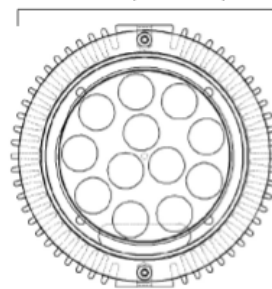

## Specifications

Luminous Output	1600 Lumens using RGLBW or 2100 lumens in white LED configuration
Lux @ 2 m	2286 RGLBW or 3000 White Center peak @ 19-degree beam angle
CCTs & CRI:	CRI More than 90 with CCT selection from 2400K to 6500K
Beam Angles	19-degree spot - diffuser options for narrow, medium and wide flood
Power Consumption	Up to 20 Watts from line power source or 17W from DC source
Power Input	Available with: 85-264VAC line power, 12-24VAC low voltage or 9-18VDC
Control*	Wireless DMX plus Bluetooth or Bluetooth only with Luxium phone app.
Dimming	100% to 0.1% (not compatible with line-power dimming)
Oper. Temp. Range	-20C to +45C

## Mechanicals

Housing: Machined Aluminum  
 Front Lens: AR coated glass  
 Cooling: passive fin convection  
 Weight: 1.2 lbs

2.65" (67-mm)

3.93" (100-mm)