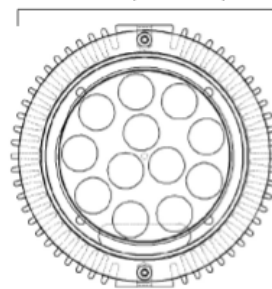

Luminous Output	1600 White Lumens using RGLBW at full power with 12-3W LEDs
Lux @ 2 m	2286 @ 19 degree beam angle
CCTs & CRI:	CRI More than 90 with CCT selection from 2400K to 6500K
Beam Angles	19 degree spot - diffuser options for narrow, medium and wide flood
Power Consumption	Up to 20 Watts from line power source or 17W from DC source
Power Input	Available with: 85-264VAC line power, 12-24VAC low voltage or 9-18VDC
Control*	Wireless DMX plus Bluetooth or Bluetooth only with Luxium phone app.
Dimming	100% to 0.1% (not compatible with line-power dimming)
Oper. Temp. Range	-20C to +45C

* Requires optional Luxium wireless DMX transmitter when using DMX control

Mechanicals

Housing: Machined Aluminum
 Front Lens: AR coated glass
 Cooling: passive fin convection
 Weight: 1.2 lbs

2.65" (67-mm)

3.93" (100-mm)

Ordering

Zigi Product Overview Sheet 10/17