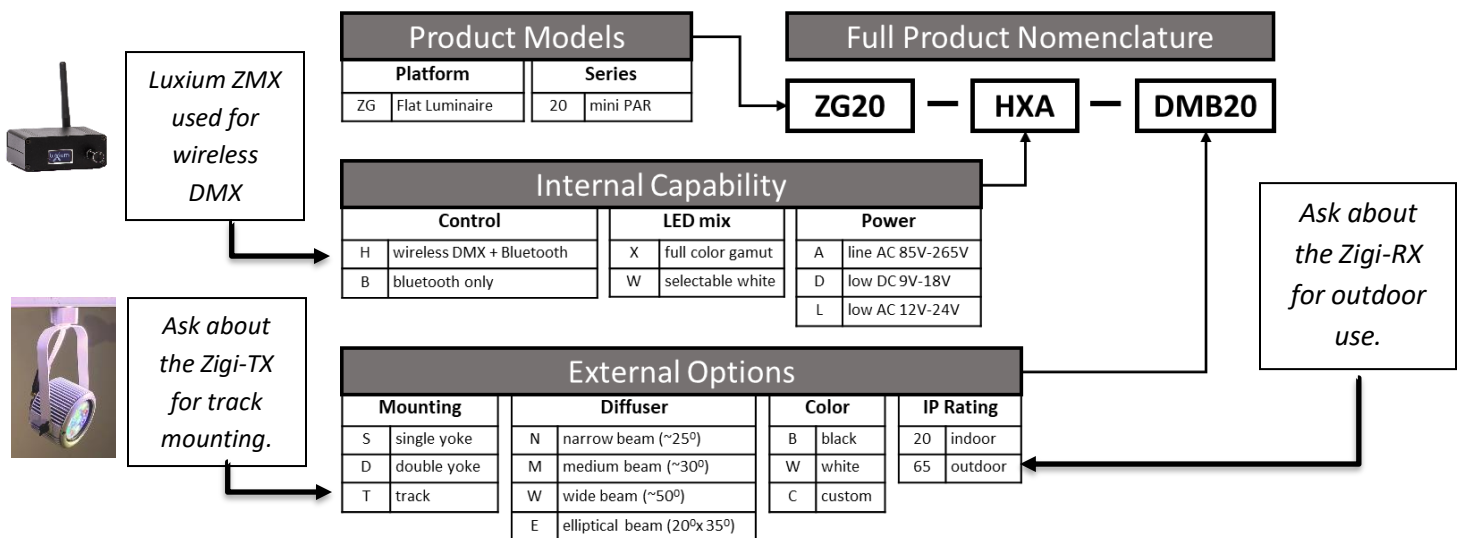

Ordering

Zigi Product Overview Sheet 10/17