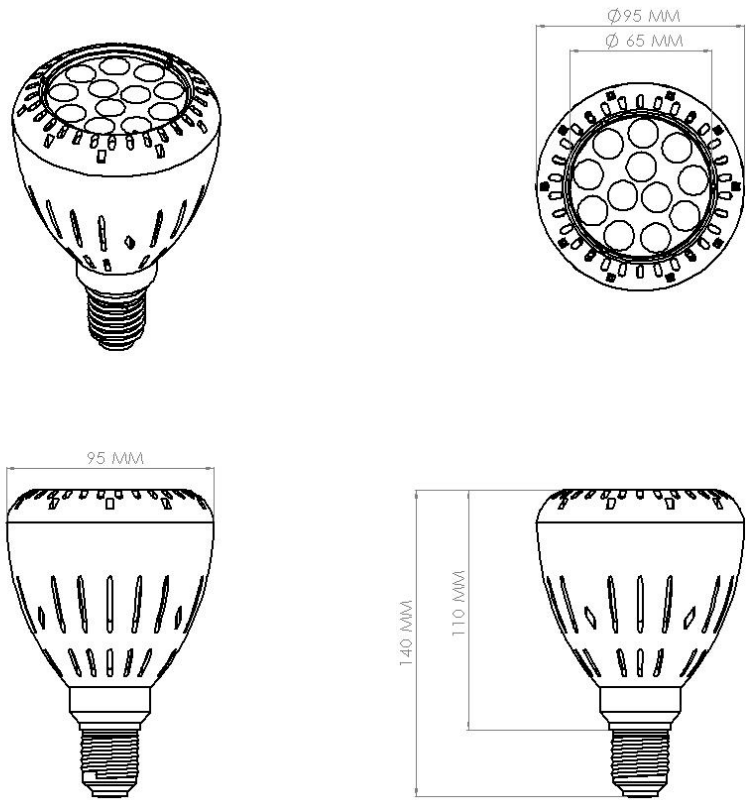

DIMENSIONS