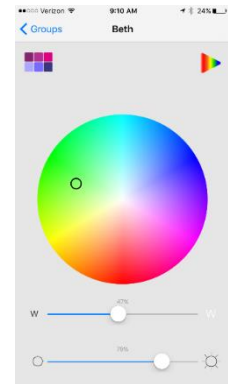

WIRELESS BLUETOOTH CONTROL SYSTEM