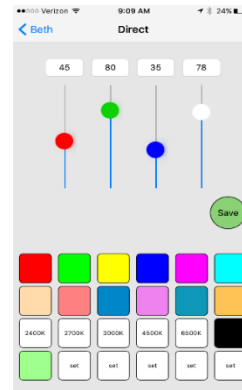

WIRELESS BLUETOOTH CONTROL SYSTEM